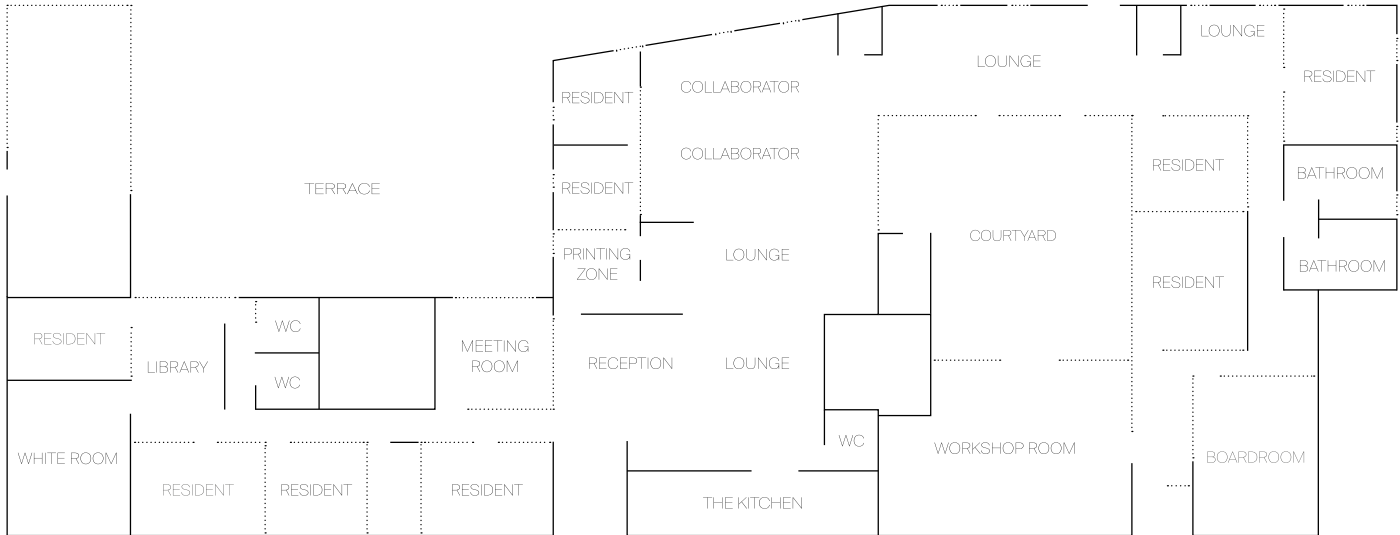

# Spaces, facilities and events designed to nurture innovation and enhance your successes.

Office 34, third floor, Building A, Tafaseel Center,  
Al Mathar Al Shamali, Riyadh 12332, Kingdom of Saudi Arabia